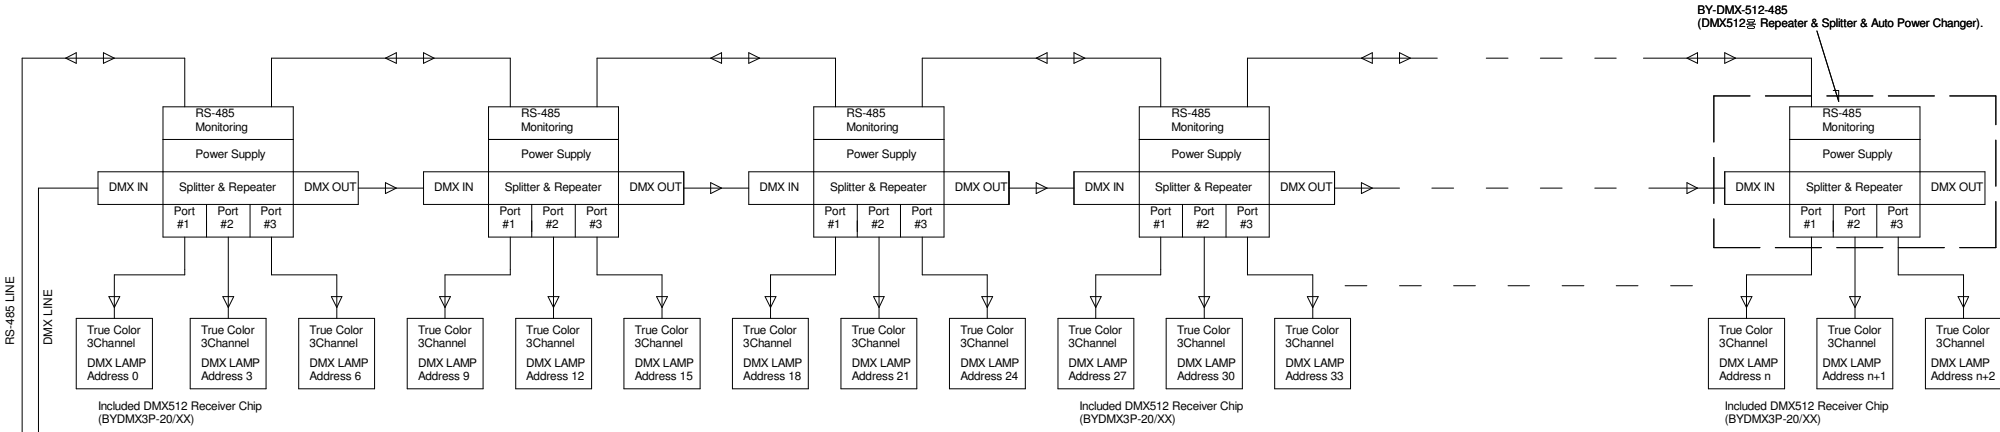

DMX512 Control Layout #1

Drawn by S G Moon(moon@by.co.kr)
<http://www.by.co.kr>
<http://www.net-contol.co.kr>