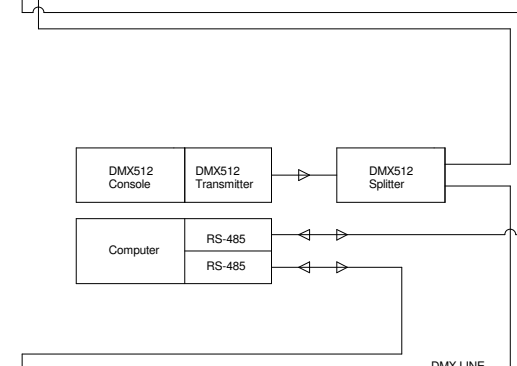

DMX512 Control Layout #1

Drawn by S G Moon(moon@by.co.kr)
<http://www.by.co.kr>
<http://www.net-contol.co.kr>